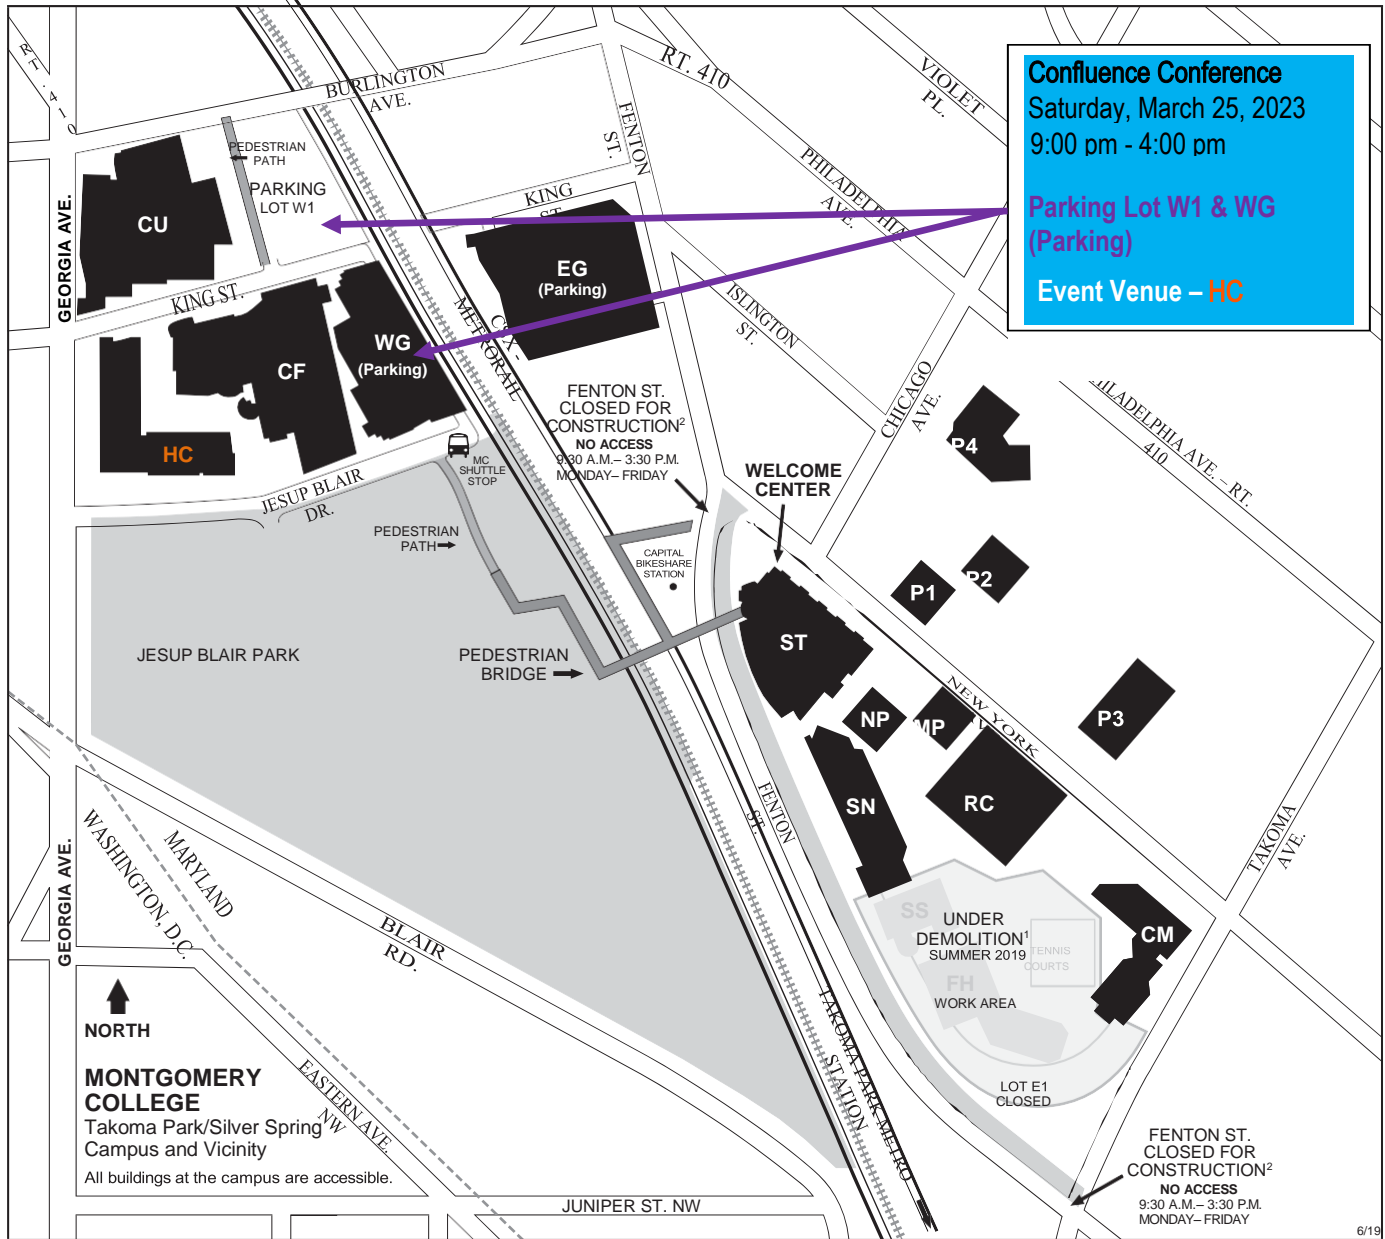

**Takoma Park/Silver Spring Campus and Vicinity**

**Confluence Conference**  
Saturday, March 25, 2023  
9:00 pm - 4:00 pm  
**Parking Lot W1 & WG (Parking)**  
**Event Venue – HC**

**MC MONTGOMERY COLLEGE**  
Takoma Park/Silver Spring Campus  
7600 Takoma Avenue  
Takoma Park, MD 20912  
240-567-1300; TTY 301-587-7207  
montgomerycollege.edu  
For updates to campus maps, visit  
montgomerycollege.edu/maps

- Legend of Campus Buildings**  
*(as of June 2019)*
- CF The Morris and Gwendolyn Cafritz Foundation Arts Center  
Refugee Training Center  
Workforce Development & Continuing Education (WD&CE)
  - CM Catherine F. Scott Commons
  - CU Cultural Arts Center
  - EG East Garage (parking)

- Public Safety Office
- Student Life Office
- Welcome Center

**WG West Garage (parking)**

<sup>1</sup>Falcon Hall (FH), Science South Building (SS), the tennis courts, and parking lot E1 are closed for demolition as of June 2019; site is slated for construction of the Catherine and Isiah Leggett Math and Science Building. For details, visit: [montgomerycollege.edu/tpss-design](http://montgomerycollege.edu/tpss-design)

<sup>2</sup>Fenton Street will be closed for construction from 9:30 a.m. to 3:30 p.m., Monday through Friday, through December 2019. The sidewalk will remain open.