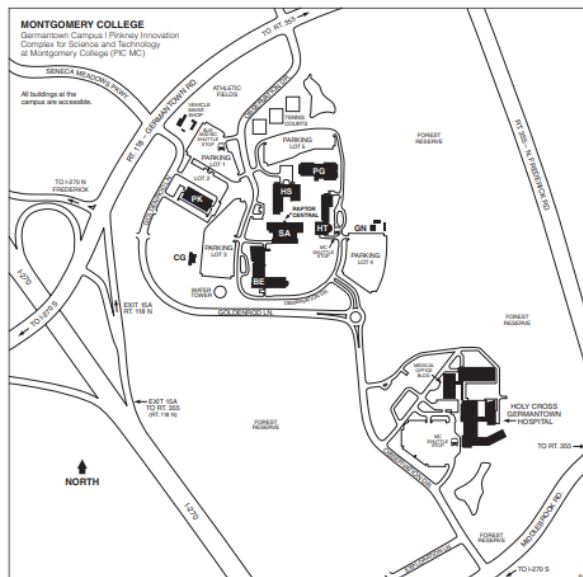

Education & Social Sciences

Chair— Andrew Herst	x 7-7761	HS 136	Andrew.Herst
Admin—Christie Liljestrand	x 7-6934	HS 138	Christie.Liljestrand

English & Reading

Chair— Sharon Anthony	x 7-7769	PK 123	Sharon.Anthony
Admin—Elisa Merendino	x 7-2012	PK 140	Elisa.Merendino

Counseling & Advising

Chair—Katie Mount	x 7-6966	SA 236	Katie.Mount
Admin—LaShaun Byrd	x 7-7734	SA 250	Lashaun.Byrd
Office Asst. (PT) Suzanne Shupe	x 7-7734	SA 250	Suzanne.Shupe

Mathematics & Statistics

Chair— Luc Desir	x 7-5220	HT 317	Luc.Desir
Admin—Amanda Wu	x 7-7722	HT 314	Amanda.Wu

Humanities (Host of Arts, Health & PE)

Chair— Sarah Campbell	x 7-4166	HS 140	Sarah.Campbell
Admin—Sella Gesumwa	x 7-7766	HS 138	Sella.Gesumwa

ELAP, Linguistics & Communication Studies

Chair—Page Whittenburg	x 7-7750	HS 141	Page.Whittenburg
Admin—Mary Snider	x 7-7845	HS 138	Mary.Snider

Important Campus Numbers

Public Safety
SA 283
240-567-3333
Hours:
24-Hour Service

IT Help Desk
Off Campus
240-567-7222

Media Resources
HS 16
240-567-7861

Library
HS
Reference Desk: 240-567-7853
Circulation Desk: 240-567-7858
Information: 240-567-7850

Facilities
PK 113
240-567-7807

Vice President & Provost Office
PK 108
240-567-7711
Margaret Latimer, Provost
Nicole Given, Exec. Assoc.

MONTGOMERY COLLEGE

Germantown Campus | Pinkney Innovation Complex for Science and Technology (PIC MC)

Legend of Campus Buildings (as of June 2021)
BE Bioscience Education Center
CG Child Care Center
GN Greenhouse

HS Humanities and Social Sciences Building
SA Dr. DeRoover P. Pollard Student Affairs and Science Building
HT High Technology and Science Center
PG Physical Education Building

Deans & Admins

Mathematics, Statistics & Data Science

Dean—Milton Nash	x 7-7794	HT 314
Admin—Sarah Kimbrough	x 7-1956	HT 314

ELAP, Linguistics & Communication Studies

Dean—Fiona Glade	x 7-1845	HS 160
Admin—Vivian Chang	x 7-1845	HS 160

Chemical & Biological Sciences

Dean—Jim Sniezek	x 7-1690	BE 118
Admin—Terry Gulston	x 7-1408	BE 106

Student Affairs

Dean—Jamin Bartolomeo	x 7-1993	SA 139
Assoc Dean—Marcus Peanort	x 7-1993	SA 139
Admin—Barbara Perez	x 7-2049	SA 139
Admin—Linda Hultengren	x 7-7838	SA 139
Admin—Nichole Land	x 7-1986	SA 139